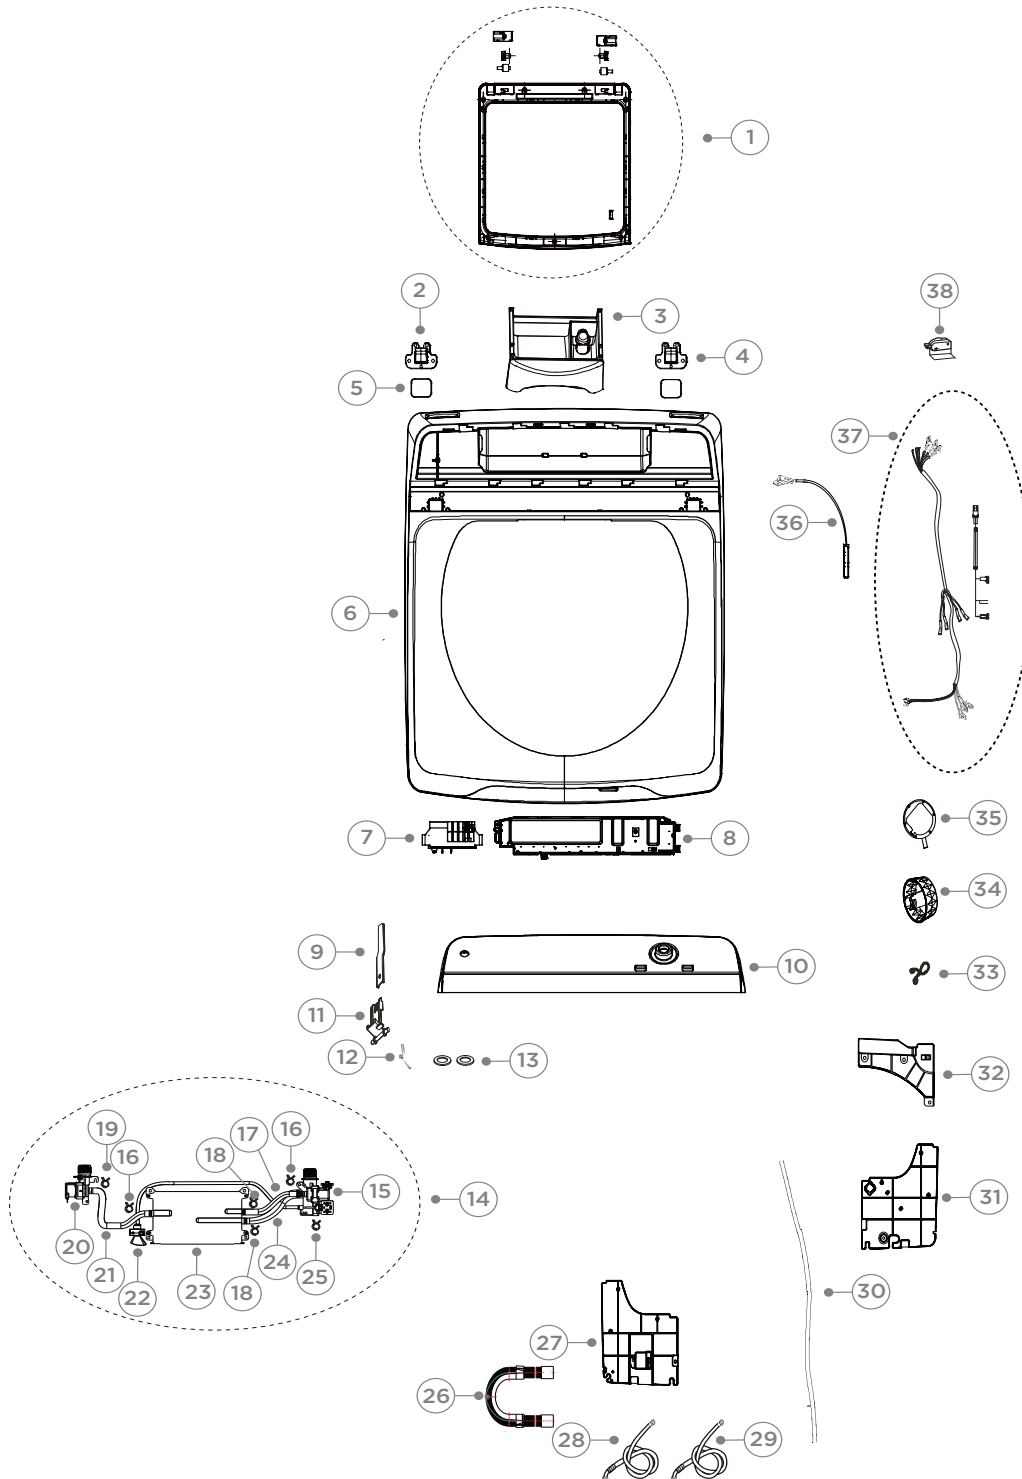

PARTS MANUAL

Top Load Washing Machine

HWT08AN1 HA AA

Product Code
62348-A

AU NZ

Haier

TOP CONSOLE COMPONENTS

CABINET COMPONENTS

BOWLS & MOTOR COMPONENTS

DWG005738