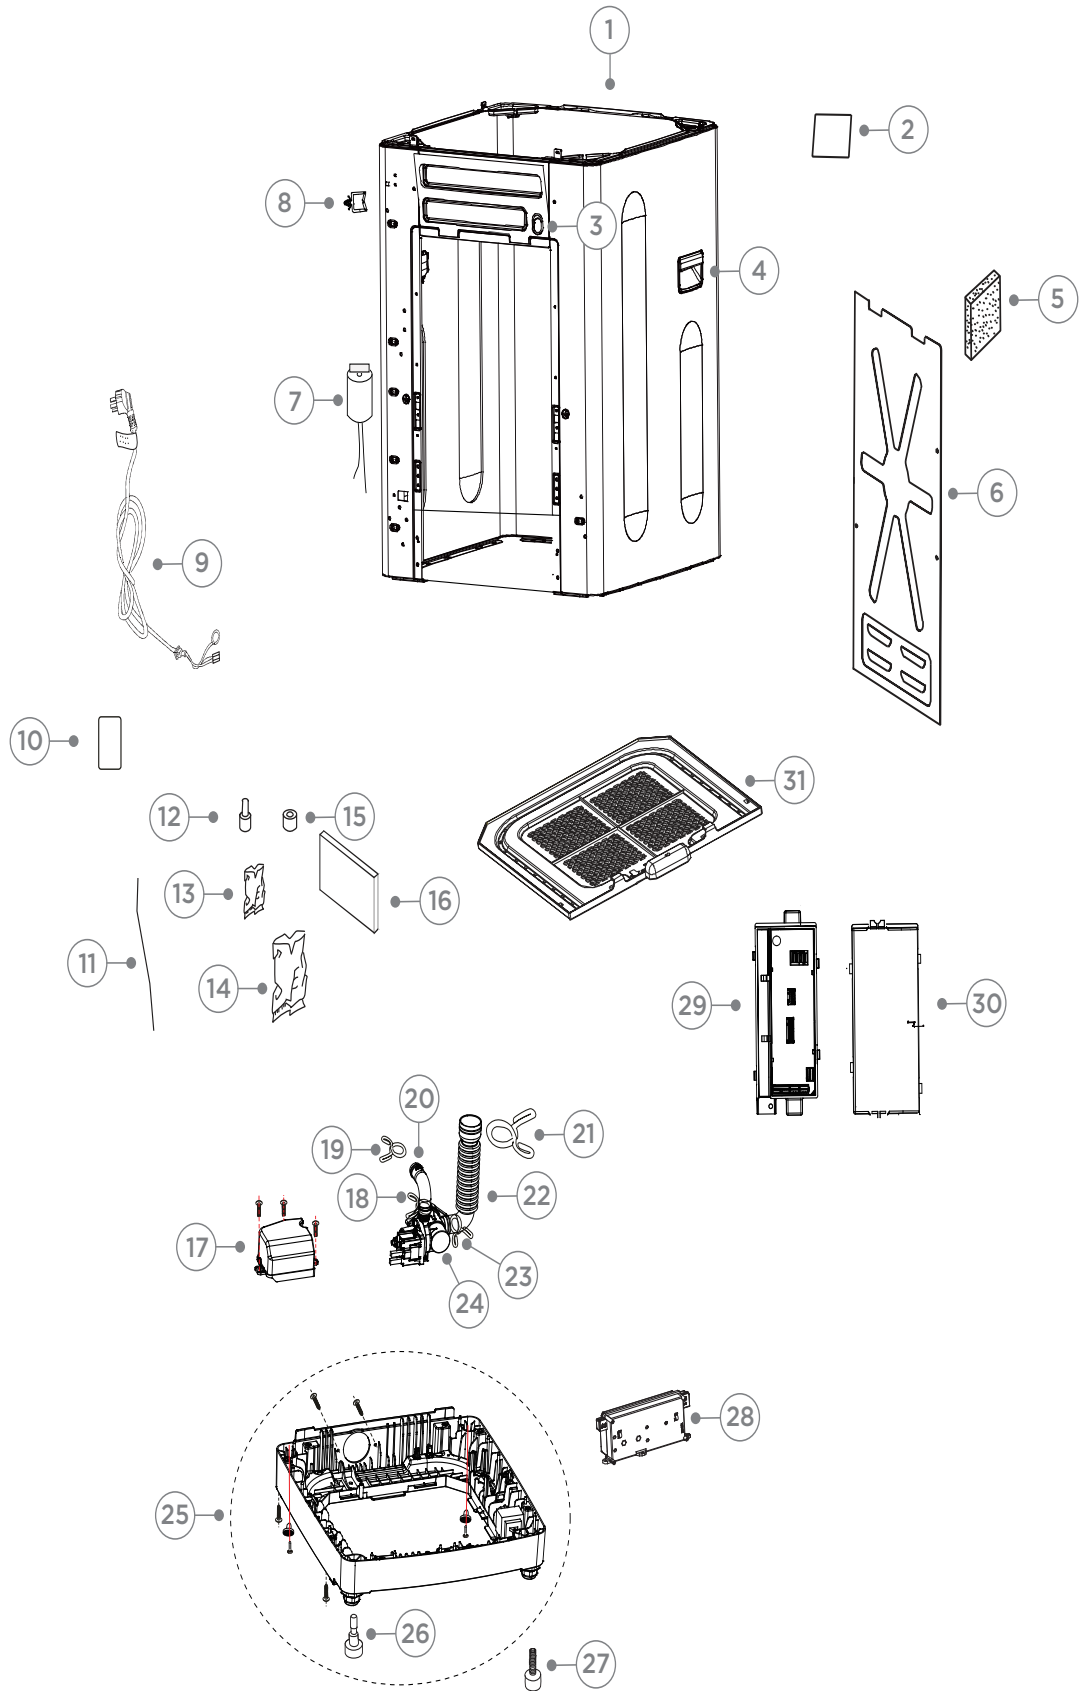

PARTS MANUAL

Top Load Washing Machine

HWT08AN1 HA AA

Product Code
62348-A

AU NZ

Haier

TOP CONSOLE COMPONENTS

CABINET COMPONENTS

BOWLS & MOTOR COMPONENTS

DWG005738