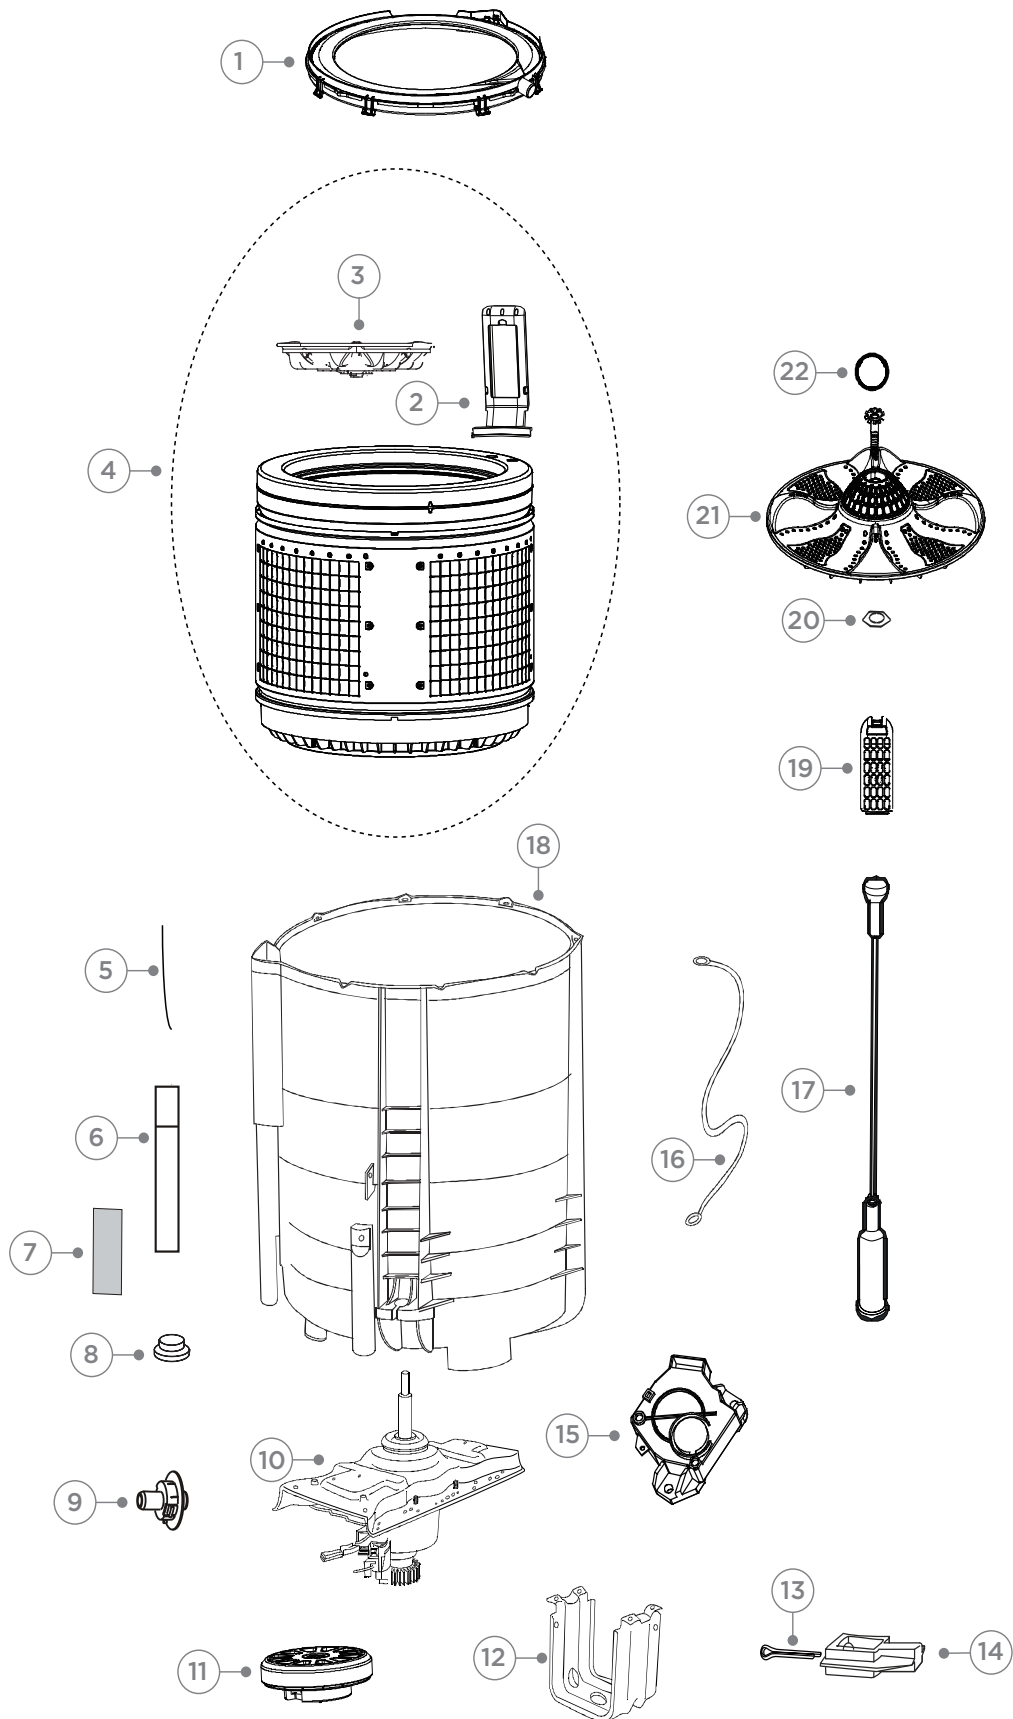

PARTS MANUAL

Top Load Washing Machine

HWT08AN1 HA AA

Product Code
62348-A

AU NZ

Haier

TOP CONSOLE COMPONENTS

CABINET COMPONENTS

BOWLS & MOTOR COMPONENTS

DWG005738